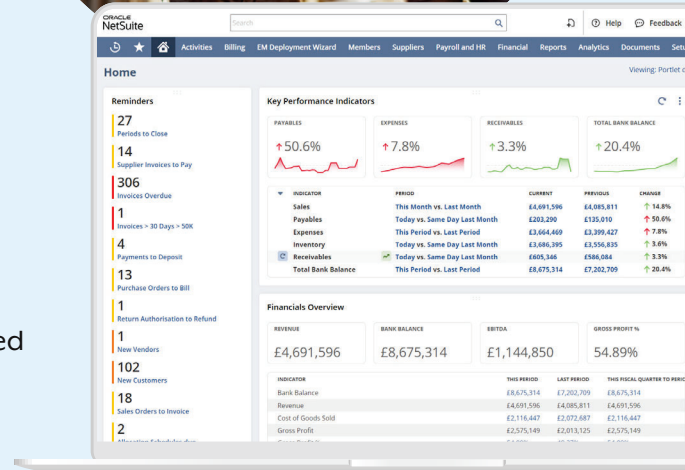

Nolan Education Management

Member and Financial Management designed to suit your College

Cloud-based solution for fully integrated College Management

Nolan Education Management enables colleges to replace their on-premise finance systems with a more powerful and flexible cloud-based solution.

Member management, student billing, collections and fund-based financial reporting provides a complete end-to-end view of the members and your college income.

Built within an industry leading cloud-based solution, Nolan Education Management brings the functionality, security and reliability needed to manage all aspects of the college.

Real-time visibility and reporting into the College and its finances.

Role based dashboard enables you to manage what is important to you

Easy integration with CamSIS or Evision for a fully secure system to manage all areas of the College.